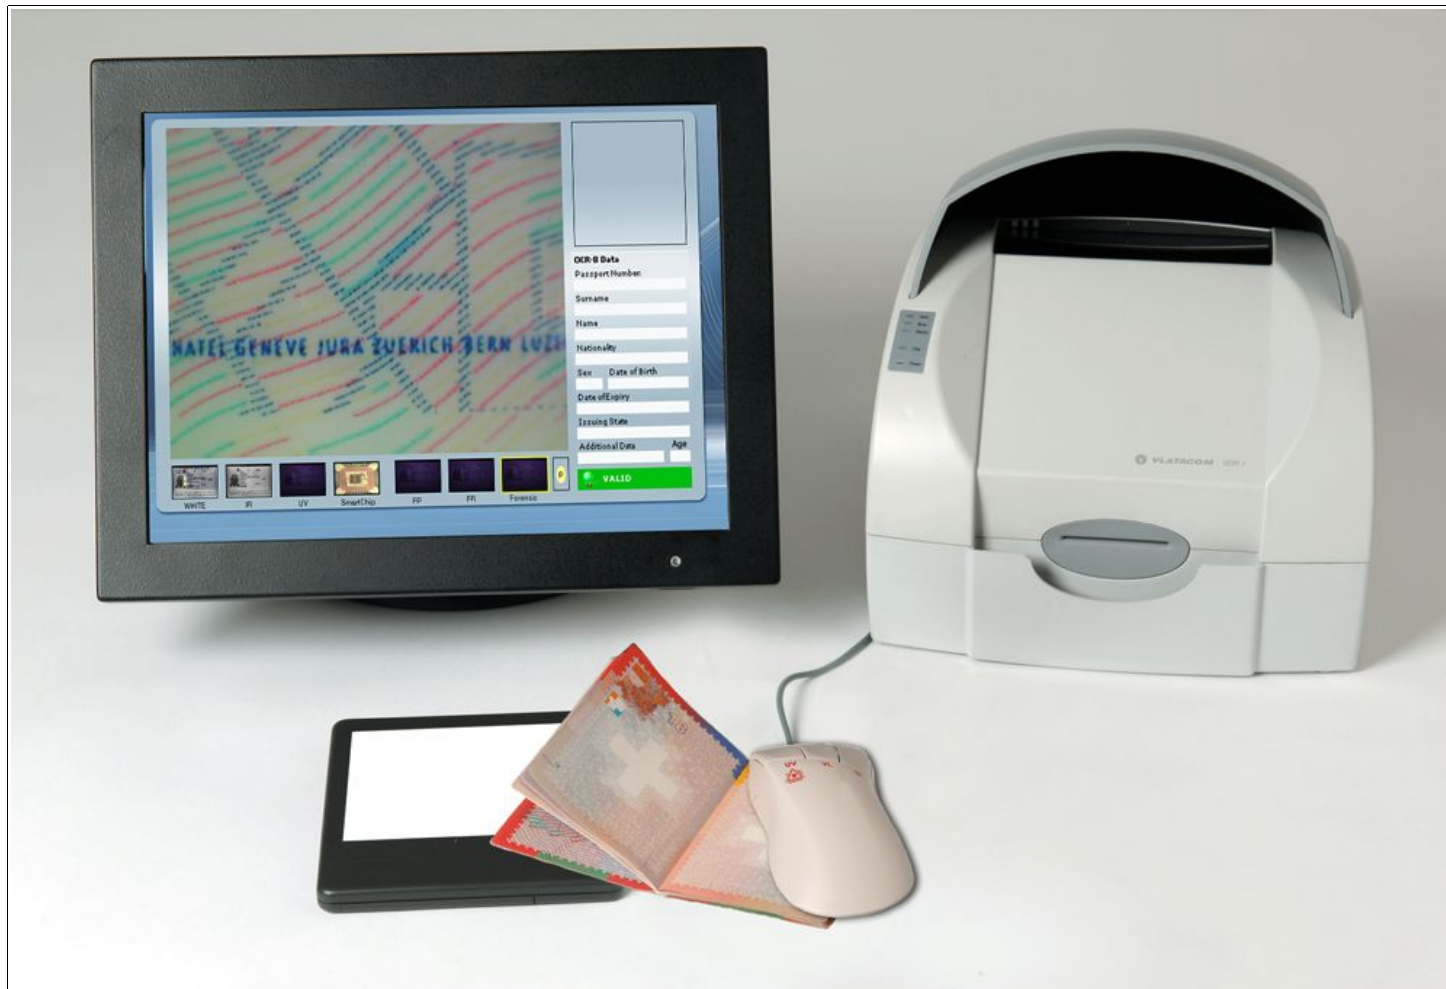

## ***CS-1 Document Reader & Forensic System (All-In-One)***

White Light

IR

White Light

IR

White Light

IR

White Light